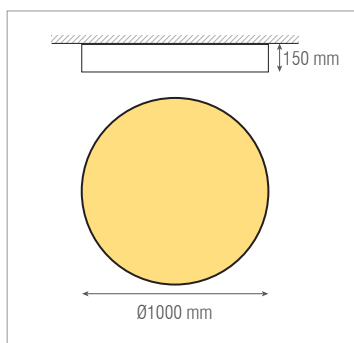

Ø1000mm

Warm White (3000 K)

A Astra Surface 150 - 104 Branco mate RAL 9003 . *RAL 9003 matt white*

Ref.	W				ON/OFF	DALI
Ø1000	96W	LED	26,0	176,0	33.06.30.100001	33.06.30.100005
Ø1000	142W	LED	26,0	176,0	33.06.30.100002	33.06.30.100006

3000 K

A Astra Surface 150 - 105 Preto mate RAL 9005 . *RAL 9005 matt Black*

Ref.	W				ON/OFF	DALI
Ø1000	96W	LED	26,0	176,0	33.06.30.100009	33.06.30.100013
Ø1000	142W	LED	26,0	176,0	33.06.30.100010	33.06.30.100014

Neutral White (4000 K)

A Astra Surface 150 - 104 Branco mate RAL 9003 . *RAL 9003 matt white*

Ref.	W				ON/OFF	DALI
Ø1000	96W	LED	26,0	176,0	33.06.30.100003	33.06.30.100007
Ø1000	142W	LED	26,0	176,0	33.06.30.100004	33.06.30.100008

4000 K

A Astra Surface 150 - 105 Preto mate RAL 9005 . *RAL 9005 matt Black*

Ref.	W				ON/OFF	DALI
Ø1000	96W	LED	26,0	176,0	33.06.30.100011	33.06.30.100015
Ø1000	142W	LED	26,0	176,0	33.06.30.100012	33.06.30.100016