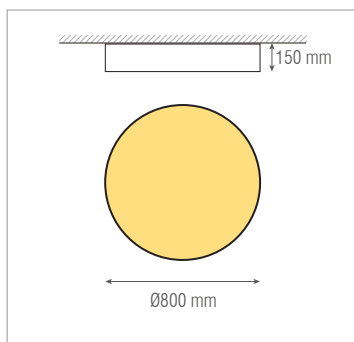

Ø800mm

Warm White (3000 K)

A Astra Surface 150 - 104 Branco mate RAL 9003 . *RAL 9003 matt white*

Ref.	W				ON/OFF	DALI
Ø800	60W	LED	17,7	114,5	33.06.30.800000	33.06.30.800004
Ø800	89W	LED	17,7	114,5	33.06.30.800001	33.06.30.800005

3000 K

A Astra Surface 150 - 105 Preto mate RAL 9005 . *RAL 9005 matt Black*

Ref.	W				ON/OFF	DALI
Ø800	60W	LED	17,7	114,5	33.06.30.800008	33.06.30.800012
Ø800	89W	LED	17,7	114,5	33.06.30.800009	33.06.30.800013

Neutral White (4000 K)

A Astra Surface 150 - 104 Branco mate RAL 9003 . *RAL 9003 matt white*

Ref.	W				ON/OFF	DALI
Ø800	60W	LED	17,7	114,5	33.06.30.800002	33.06.30.800006
Ø800	89W	LED	17,7	114,5	33.06.30.800003	33.06.30.800007

4000 K

A Astra Surface 150 - 105 Preto mate RAL 9005 . *RAL 9005 matt Black*

Ref.	W				ON/OFF	DALI
Ø800	60W	LED	17,7	114,5	33.06.30.800010	33.06.30.800014
Ø800	89W	LED	17,7	114,5	33.06.30.800011	33.06.30.800015