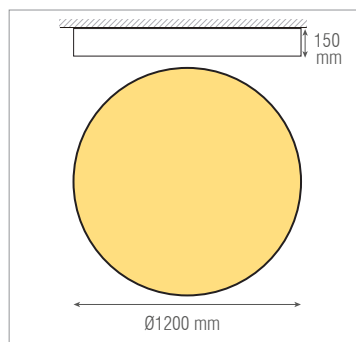

Ø1200mm

Warm White (3000 K)

A Astra Surface 150 - 104 Branco mate RAL 9003 . *RAL 9003 matt white*

Ref.	W				ON/OFF	DALI
Ø1200	144W	LED	34,5	282,3	33.06.30.120000	33.06.30.120004
Ø1200	212W	LED	34,5	282,3	33.06.30.120001	33.06.30.120005

A Astra Surface 150 - 105 Preto mate RAL 9005 . *RAL 9005 matt Black*

Ref.	W				ON/OFF	DALI
Ø1200	144W	LED	34,5	282,3	33.06.30.120008	33.06.30.120012
Ø1200	212W	LED	34,5	282,3	33.06.30.120009	33.06.30.120013

Neutral White (4000 K)

A Astra Surface 150 - 104 Branco mate RAL 9003 . *RAL 9003 matt white*

Ref.	W				ON/OFF	DALI
Ø1200	144W	LED	34,5	282,3	33.06.30.120002	33.06.30.120006
Ø1200	212W	LED	34,5	282,3	33.06.30.120003	33.06.30.120007

A Astra Surface 150 - 105 Preto mate RAL 9005 . *RAL 9005 matt Black*

Ref.	W				ON/OFF	DALI
Ø1200	144W	LED	34,5	282,3	33.06.30.120010	33.06.30.120014
Ø1200	212W	LED	34,5	282,3	33.06.30.120011	33.06.30.120015