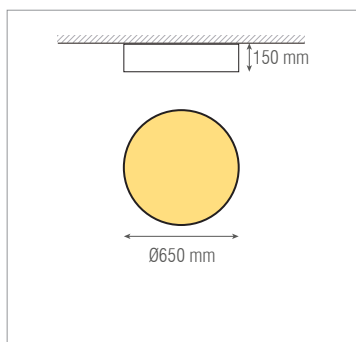

Ø650mm

Warm White (3000 K)

A Astra Surface 150 - 104 Branco mate RAL 9003 . *RAL 9003 matt white*

Ref.	W				ON/OFF	DALI
Ø650	36W	LED	13,0	77,0	33.06.30.600000	33.06.30.600004
Ø650	53W	LED	13,0	77,0	33.06.30.600001	33.06.30.600005

A Astra Surface 150 - 105 Preto mate RAL 9005 . *RAL 9005 matt Black*

Ref.	W				ON/OFF	DALI
Ø650	36W	LED	13,0	77,0	33.06.30.600008	33.06.30.600012
Ø650	53W	LED	13,0	77,0	33.06.30.600009	33.06.30.600013

Neutral White (4000 K)

A Astra Surface 150 - 104 Branco mate RAL 9003 . *RAL 9003 matt white*

Ref.	W				ON/OFF	DALI
Ø650	36W	LED	13,0	77,0	33.06.30.600002	33.06.30.600006
Ø650	53W	LED	13,0	77,0	33.06.30.600003	33.06.30.600007

A Astra Surface 150 - 105 Preto mate RAL 9005 . *RAL 9005 matt Black*

Ref.	W				ON/OFF	DALI
Ø650	36W	LED	13,0	77,0	33.06.30.600010	33.06.30.600014
Ø650	53W	LED	13,0	77,0	33.06.30.600011	33.06.30.600015