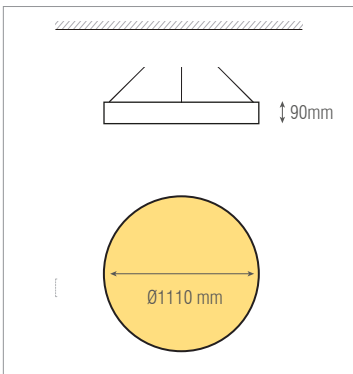

Ø1110mm

Warm White (3000 K)

A Astra Suspended LD/LI - 104 Blanco mate RAL 9003 . *Blanc mat RAL 9003*

Ref.	W				ON/OFF	DALI
Ø1110	128W 196W	LED	17,7	114,5	33.06.40.000787	33.06.40.000805

A Astra Suspended LD/LI - 105 Negro mate RAL 9005 . *Noir mat RAL 9005*

Ref.	W				ON/OFF	DALI
Ø1110	128W 196W	LED	17,7	114,5	33.06.40.000798 33.06.40.000799	33.06.40.000816 33.06.40.000817

Neutral White (4000 K)

A Astra Suspended LD/LI - 104 Blanco mate RAL 9003 . *Blanc mat RAL 9003*

Ref.	W				ON/OFF	DALI
Ø1110	128W 196W	LED	17,7	114,5	33.06.40.000822 33.06.40.000823	33.06.40.000840 33.06.40.000841

A Astra Suspended LD/LI - 105 Negro mate RAL 9005 . *Noir mat RAL 9005*

Ref.	W				ON/OFF	DALI
Ø1110	128W 196W	LED	17,7	114,5	33.06.40.000834 33.06.40.000835	33.06.40.000852 33.06.40.000853