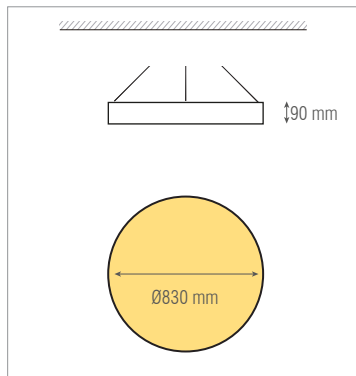

Ø830mm

A Astra Suspended LD/LI - [104] Branco mate RAL 9003 . *RAL 9003 matt white*

Ref.	W				ON/OFF	DALI
Ø830	77W	LED	13,0	77,0	33.06.40.000856	33.06.40.000874
	116W				33.06.40.000857	33.06.40.000875

3000 K

A Astra Suspended LD/LI - [105] Preto mate RAL 9005 . *RAL 9005 matt Black*

Ref.	W				ON/OFF	DALI
Ø830	77W	LED	13,0	77,0	33.06.40.000868	33.06.40.000886
	116W				33.06.40.000869	33.06.40.000887

Neutral White (4000 K)

A Astra Suspended LD/LI - [104] Branco mate RAL 9003 . *RAL 9003 matt white*

Ref.	W				ON/OFF	DALI
Ø830	77W	LED	13,0	77,0	33.06.40.000892	33.06.40.000910
	116W				33.06.40.000893	33.06.40.000911

4000 K

A Astra Suspended LD/LI - [105] Preto mate RAL 9005 . *RAL 9005 matt Black*

Ref.	W				ON/OFF	DALI
Ø830	77W	LED	13,0	77,0	33.06.40.000904	33.06.40.000922
	116W				33.06.40.000905	33.06.40.000923