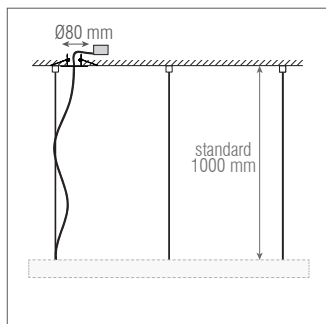

tipos de suspensão
suspension types ·

B S1 - 104 Branco mate RAL 9003 . *RAL 9003 matt white*

Ref.	Cod.
S1 - Suspension 3 point (1m)	35.06.40.001634

- 3 cabos de aço 1,25 mm² com acessórios de fixação . *Three 1,25 mm² steel cables whit mounting accessory set*
- Florão de encastrar . *Recessed ceiling cup*