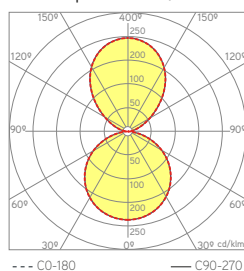

diagr. polar diagr. polar ·

Astra Suspended 90 LD/LI LED

	Dlor	Ulor
43W 63W	65%	35%
77W 116W	72%	28%
128W 196W	78%	22%

características do LED
LED features ·

- 3000 K** 3000 K - Branco Quente . *Warm White - 172-183 lm/W tp=45°C* - Eficiência do LED . *LED efficiency*
- 4000 K** 4000 K - Branco Neutro . *Neutral White - 181-191 lm/W tp=45°C* - Eficiência do LED . *LED efficiency*