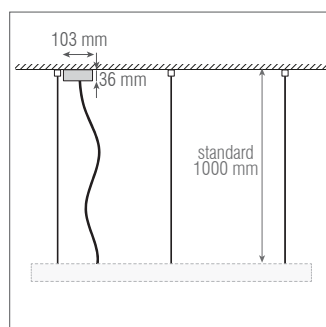

B S2 - 104 Branco mate RAL 9003 . *RAL 9003 matt white*

Ref.	Cod.
S2 - Suspension 3 point (1m) + ceiling cup	35.06.40.001635

- 3 cabos de aço 1,25 mm² com acessórios de fixação . *Three 1,25 mm² steel cables whit mounting accessory set*
- Florão saliente . *Surface ceiling cup*