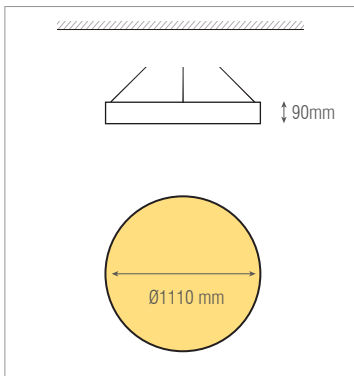

Ref.	W				ON/OFF	DALI
Ø830	77W	LED	13,0	77,0	33.06.40.000904	33.06.40.000922
	116W				33.06.40.000905	33.06.40.000923

Ø1110mm

Warm White (3000 K)

A Astra Suspended LD/LI - 104 Branco mate RAL 9003 . *RAL 9003 matt white*