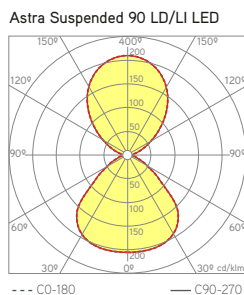

diagr. polar diagr. polar ·

Astra Suspended 90 LD/LI LED

	Dlor	Ulor
43W 63W	65%	35%
77W 116W	72%	28%
128W 196W	78%	22%

características do LED
LED features ·

- 3000 K** 3000 K - Branco Quente . *Warm White - 172-183 lm/W tp=45°C* - Eficiência do LED . *LED efficiency*
- 4000 K** 4000 K - Branco Neutro . *Neutral White - 181-191 lm/W tp=45°C* - Eficiência do LED . *LED efficiency*

diagr. polar diagr. polar ·

	Dlor	Ulor
43W	66%	34%
63W		
77W	73%	27%
116W		
128W	79%	21%
196W		

características do LED
LED features ·

- 3000 K** 3000 K - Branco Quente . *Warm White - 172-183 lm/W tp=45°C* - Eficiência do LED . *LED efficiency*
- 4000 K** 4000 K - Branco Neutro . *Neutral White - 181-191 lm/W tp=45°C* - Eficiência do LED . *LED efficiency*