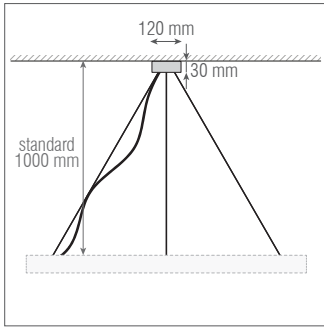

B S3 - 104 Branco mate RAL 9003 . *RAL 9003 matt white*

Ref.	Cod.
S3 - Suspension 1 point (1m) + ceiling cup	35.06.40.001636

- 3 cabos de aço 1,25 mm² com acessórios de fixação . *Three 1,2 5 mm² steel cables whit mounting accessory set*
- Florão saliente . *Surface ceiling cup*