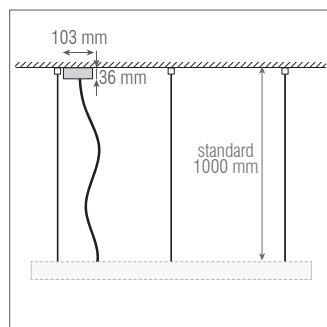

B S2 - 104 Branco mate RAL 9003 . *RAL 9003 matt white*

Ref.	Cod.
S2 - Suspension 3 point (1m) + ceiling cup	35.06.40.001635

- 3 cabos de aço 1,25 mm² com acessórios de fixação . *Three 1,25 mm² steel cables whit mounting accessory set*
- Florão saliente . *Surface ceiling cup*