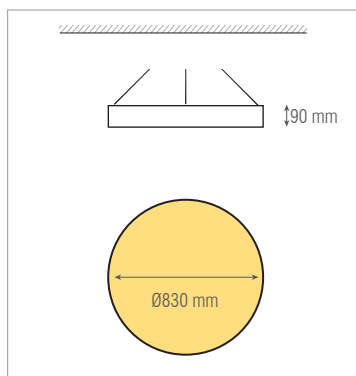

Ø830mm

Warm White (3000 K)

A Astra Suspended LD/LI - 104 Branco mate RAL 9003 . RAL 9003 matt white

Ref.	W				ON/OFF	DALI
Ø830	77W	LED	13,0	77,0	33.06.40.000784	33.06.40.000802
	116W				33.06.40.000785	33.06.40.000803

A Astra Suspended LD/LI - 105 Preto mate RAL 9005 . RAL 9005 matt Black

Ref.	W				ON/OFF	DALI
Ø830	77W	LED	13,0	77,0	33.06.40.000796	33.06.40.000814
	116W				33.06.40.000797	33.06.40.000815

Neutral White (4000 K)

A Astra Suspended LD/LI - 104 Branco mate RAL 9003 . RAL 9003 matt white

Ref.	W				ON/OFF	DALI
Ø830	77W	LED	13,0	77,0	33.06.40.000820	33.06.40.000838
	116W				33.06.40.000821	33.06.40.000839

A Astra Suspended LD/LI - 105 Preto mate RAL 9005 . RAL 9005 matt Black

Ref.	W				ON/OFF	DALI
Ø830	77W	LED	13,0	77,0	33.06.40.000832	33.06.40.000850
	116W				33.06.40.000833	33.06.40.000851