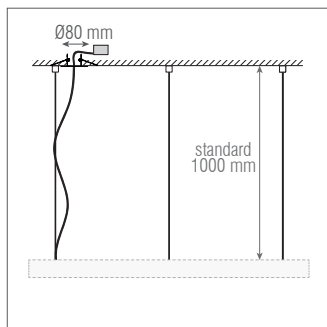

tipos de suspensão
suspension types ·

B S1 - 104 Branco mate RAL 9003 . *RAL 9003 matt white*

Ref.	Cod.
S1 - Suspension 3 point (1m)	35.06.40.001634

- 3 cabos de aço 1,25 mm² com acessórios de fixação . *Three 1,25 mm² steel cables whit mounting accessory set*
- Florão de encastrar . *Recessed ceiling cup*