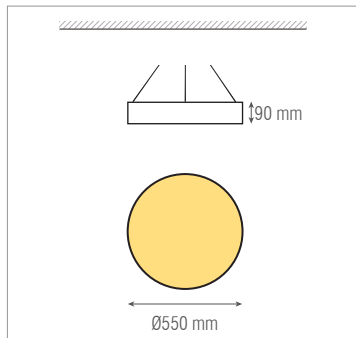

Ø550mm

Warm White (3000 K)

A Astra Suspended LD/LI - [104] Branco mate RAL 9003 . *RAL 9003 matt white*

Ref.	W				ON/OFF	DALI
Ø550	43W	LED	6,50	31,0	33.06.40.000854	33.06.40.000872
	63W				33.06.40.000855	33.06.40.000873

3000 K

A Astra Suspended LD/LI - [105] Preto mate RAL 9005 . *RAL 9005 matt Black*

Ref.	W				ON/OFF	DALI
Ø550	43W	LED	6,50	31,0	33.06.40.000866	33.06.40.000884
	63W				33.06.40.000867	33.06.40.000885

Neutral White (4000 K)

A Astra Suspended LD/LI - [104] Branco mate RAL 9003 . *RAL 9003 matt white*

Ref.	W				ON/OFF	DALI
Ø550	43W	LED	6,50	31,0	33.06.40.000890	33.06.40.000908
	63W				33.06.40.000891	33.06.40.000909

4000 K

A Astra Suspended LD/LI - [105] Preto mate RAL 9005 . *RAL 9005 matt Black*

Ref.	W				ON/OFF	DALI
Ø550	43W	LED	6,50	31,0	33.06.40.000902	33.06.40.000920
	63W				33.06.40.000903	33.06.40.000921