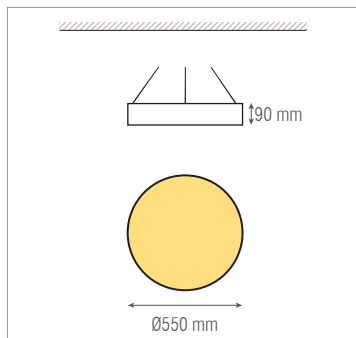

Ø550mm

Warm White (3000 K)

A Astra Suspended LD/LI - 104 Branco mate RAL 9003 . RAL 9003 matt white

Ref.	W				ON/OFF	DALI
Ø550	43W	LED	6,50	31,0	33.06.40.000782	33.06.40.000800
	63W				33.06.40.000783	33.06.40.000801

A Astra Suspended LD/LI - 105 Preto mate RAL 9005 . RAL 9005 matt Black

Ref.	W				ON/OFF	DALI
Ø550	43W	LED	6,50	31,0	33.06.40.000794	33.06.40.000812
	63W				33.06.40.000795	33.06.40.000813

Neutral White (4000 K)

A Astra Suspended LD/LI - 104 Branco mate RAL 9003 . RAL 9003 matt white

Ref.	W				ON/OFF	DALI
Ø550	43W	LED	6,50	31,0	33.06.40.000818	33.06.40.000836
	63W				33.06.40.000819	33.06.40.000837

A Astra Suspended LD/LI - 105 Preto mate RAL 9005 . RAL 9005 matt Black

Ref.	W				ON/OFF	DALI
Ø550	43W	LED	6,50	31,0	33.06.40.000830	33.06.40.000848
	63W				33.06.40.000831	33.06.40.000849