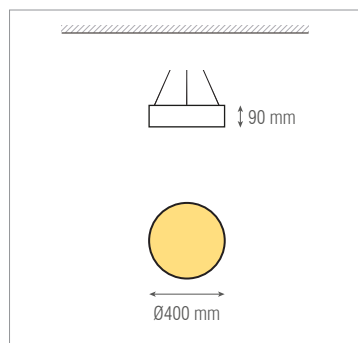

Encomenda . Order

A x1 **B** x1

Ø400mm